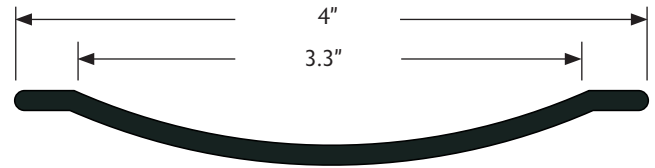

# Curv-Flex™ Marker

## Drivable, flexible, impact resistant marker

Our most flexible fiberglass composite marker. The Curv-Flex is recommended for areas where vehicle impacts are likely. With its trademarked curve and flange profile, the Curv-Flex marker withstands direct tire impacts. In dense soil conditions, the Curv-Flex may require a small pilot hole before installation.

### How to Order:

**CFR4**  
Product number

**062**  
Length (in.)  
*See chart for availability by color.*

Color (See chart below)

**01**

Post color	Standard Lengths (in.)
01-White	27, 60, 62, 66

Other lengths and colors are available. Contact your representative.